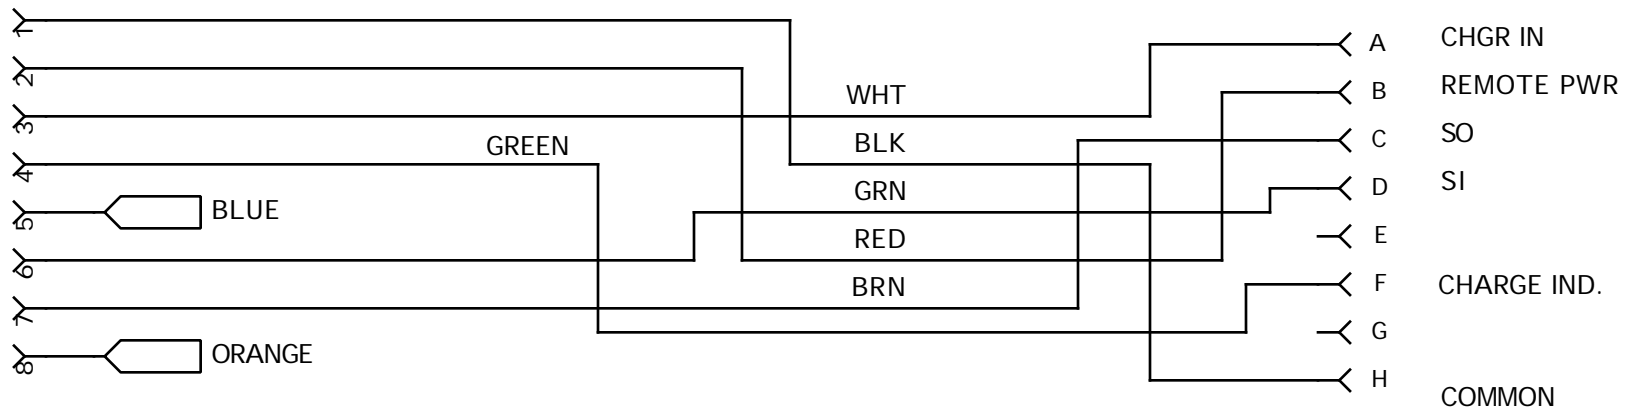

TAPS-6  
RMK-8-FS+K-FLS-S

CHARGER/IO CONNECTOR  
MS3106

### TAPS CHARGER/IO CABLE WIRING - Rev 1

Revised 001114