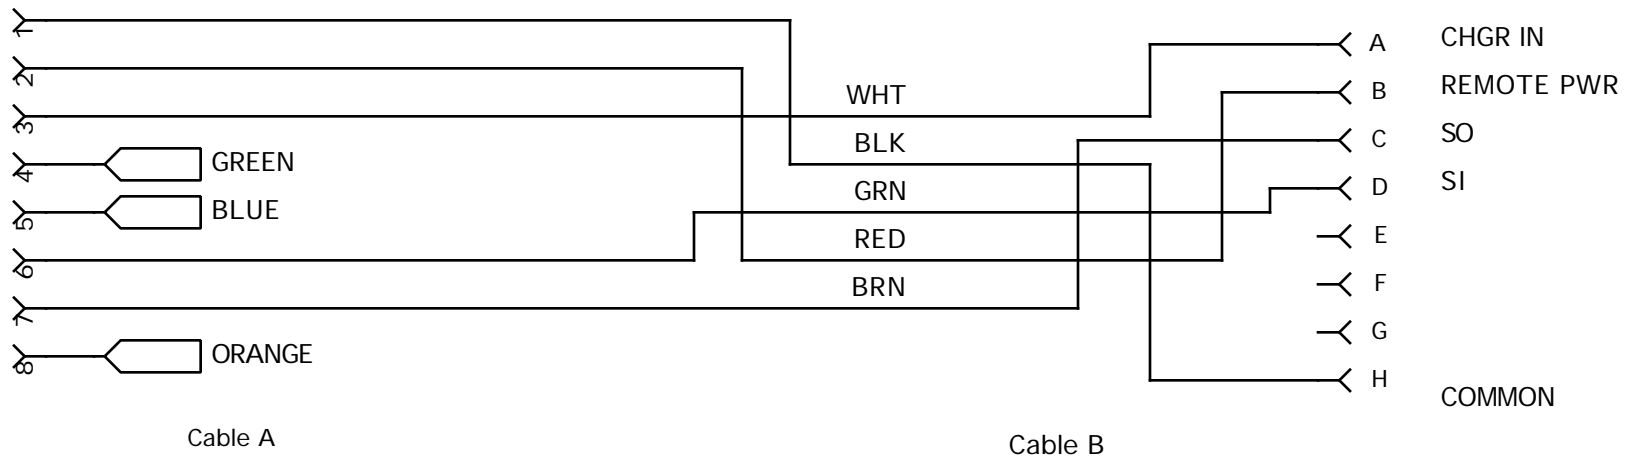

TAPS-6
RMK-8-FS+K-FLS-S

CHARGER/IO CONNECTOR
MS3106

TAPS CHARGER/IO CABLE WIRING

Revised 981130