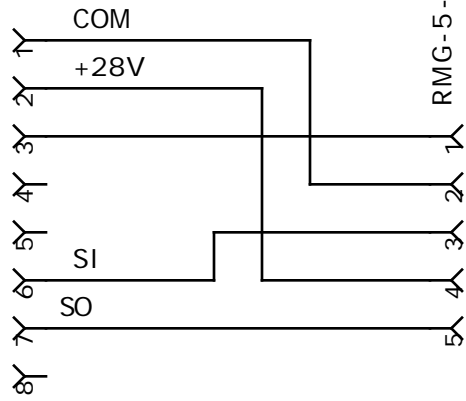

# TAPS-6

RMK-8-FS+K-FLS-P

Cable A

RMG-5-MP+G-MLS-S

Cable B: 1 of 2

RMG-5-MP+G-MLS-S

Cable C

# TAPS-6 POWER SUPPLY

MS3106A-18-8S

A  
B +28V  
C SO  
D SI  
E  
F  
G  
H COMMON

Belden 8455 cable

## TAPS REMOTE CABLE WIRING - Rev 1

Revised 020530