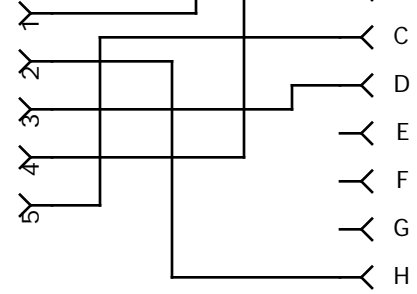

# TAPS-6

RMK-8-FS+K-FLS-P

Cable A

RMG-5-MP+G-MLS-S

Cable B: 1 of 2

RMG-5-MP+G-MLS-S

Cable C

# TAPS-6 POWER SUPPLY

MS3106A-18-8S

A  
B +28V  
C SO  
D SI  
E  
F  
G  
H COMMON

Belden 8455 cable

## TAPS REMOTE CABLE WIRING - Rev 1

Revised 020530