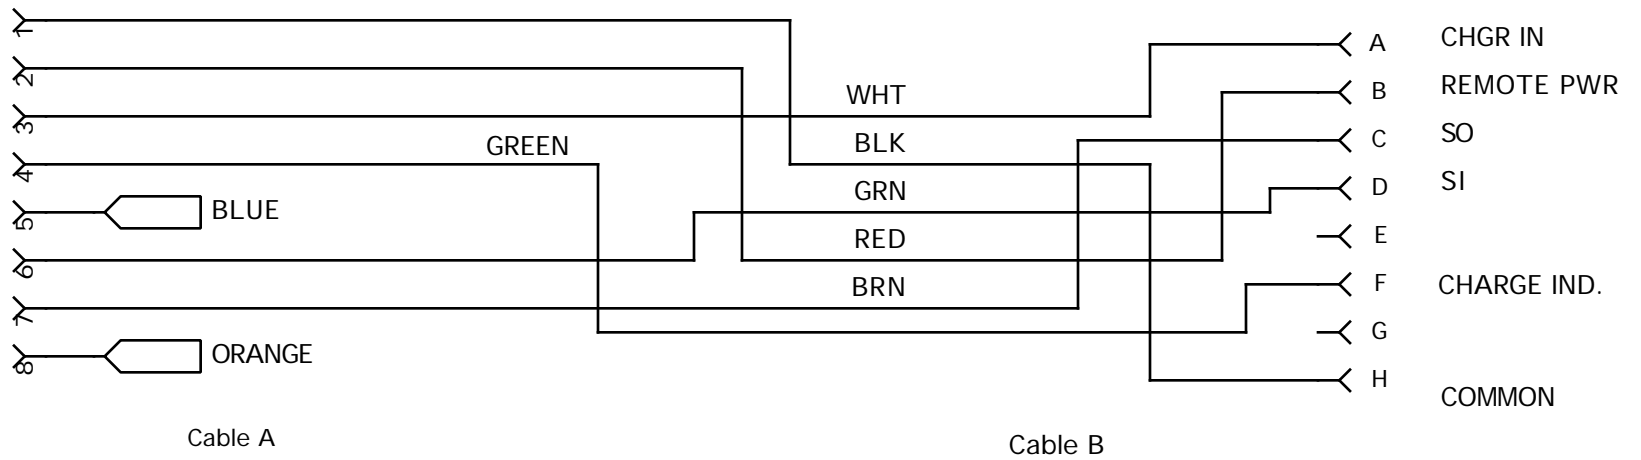

TAPS-6
RMK-8-FS+K-FLS-S

CHARGER/IO CONNECTOR
MS3106

TAPS CHARGER/IO CABLE WIRING - Rev 1

Revised 001114