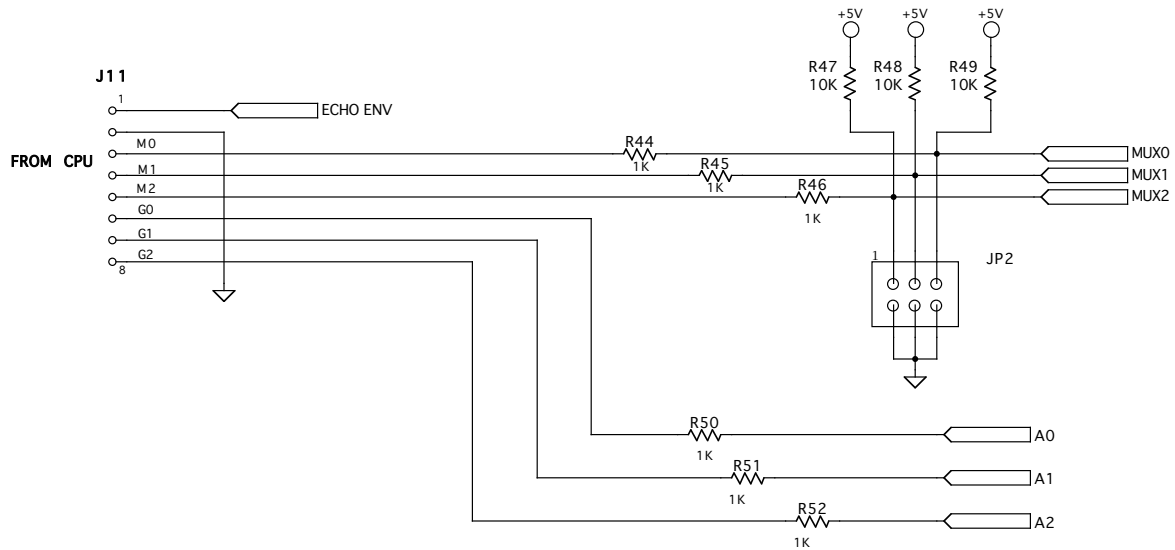

Add to card on solder side

TAPS New Generation
Receiver section - page 1

Revision: 0

Date: 101115

Charles Greenlaw
302 Tailwind Dr, SEGUIN TX 78155
www.xetextracing.com